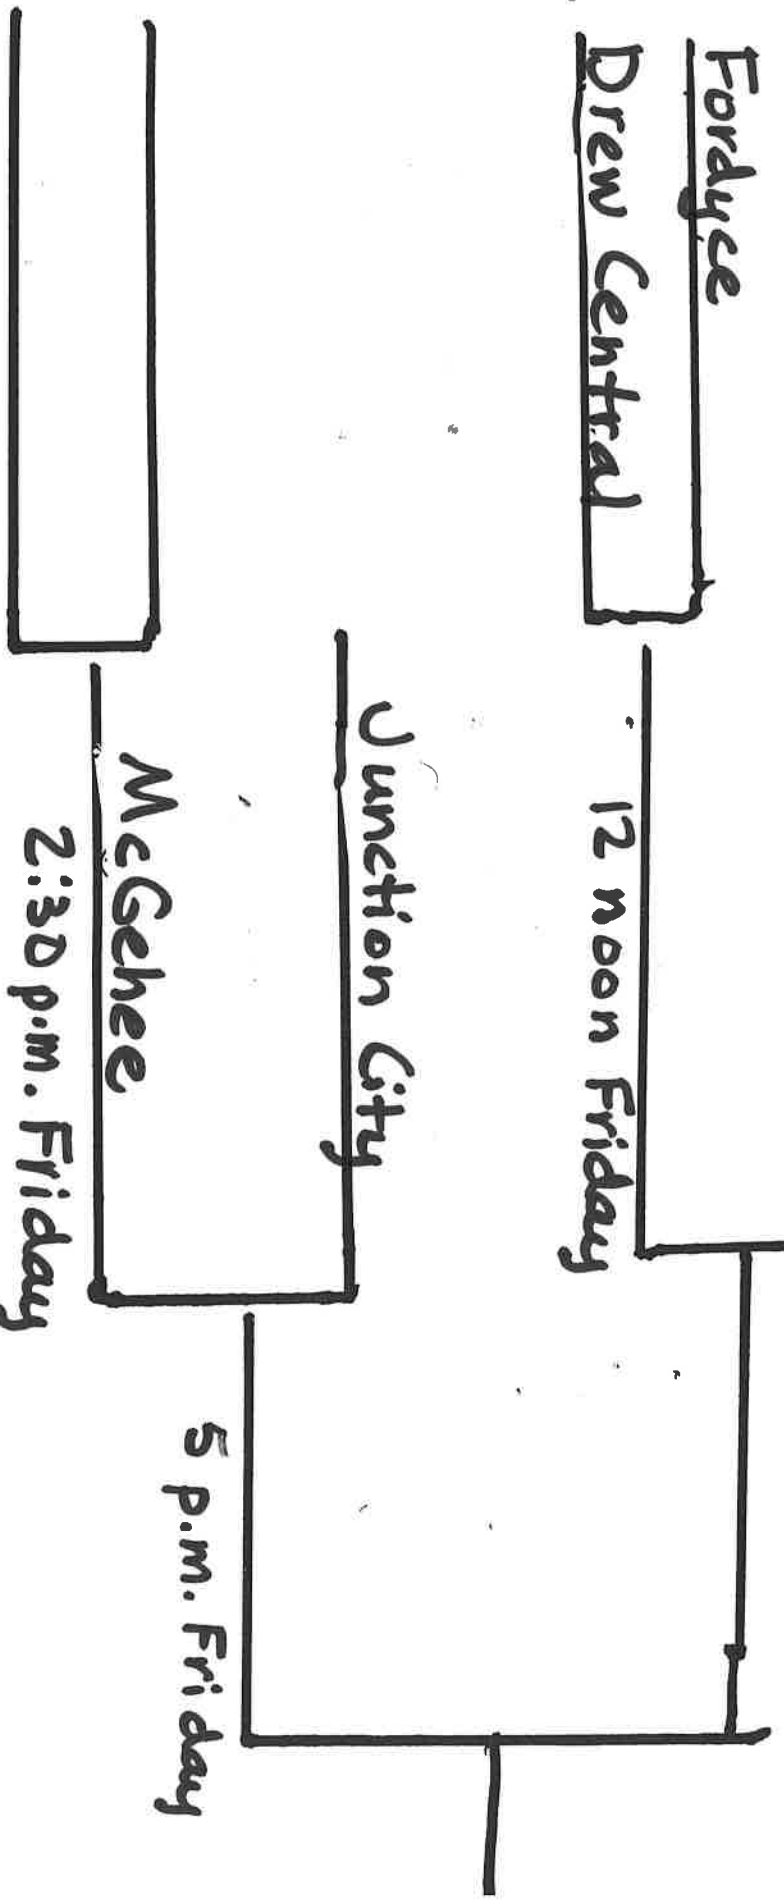

Revised
8-3A District Softball Here

#1 Smackover

Fordyce
Drew Central

12 noon Friday

Junction City

McGehee

2:30 p.m. Friday

5 p.m. Friday

Revised
8-3A District Baseball Here